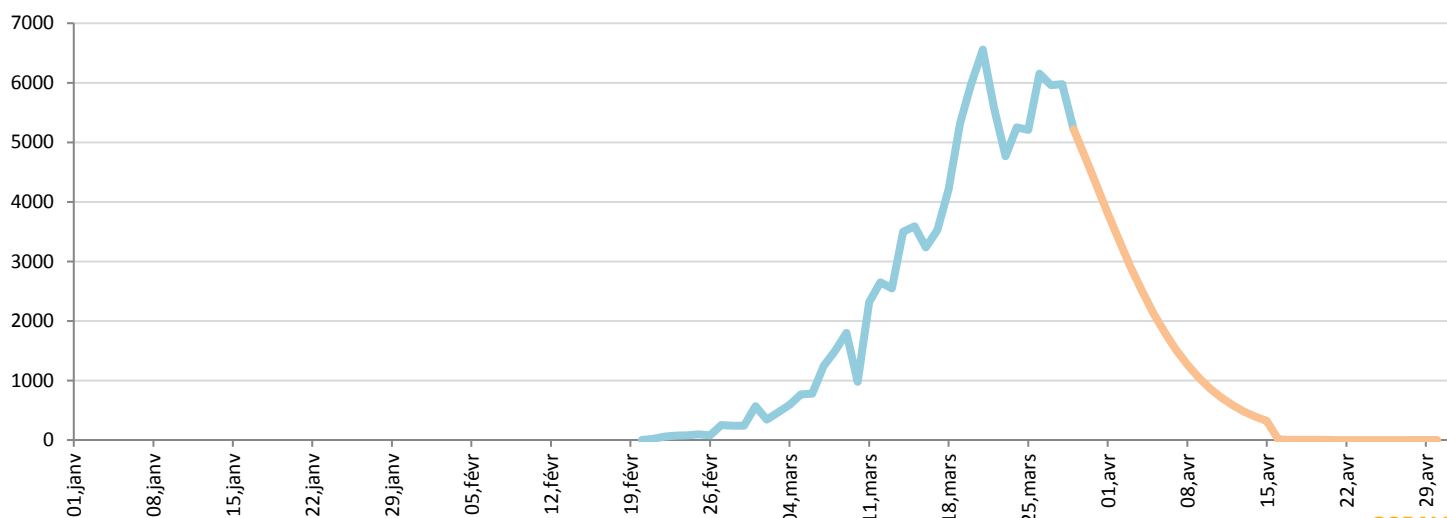

Covid-19 Italy 29/03/2020 : Daily new cases