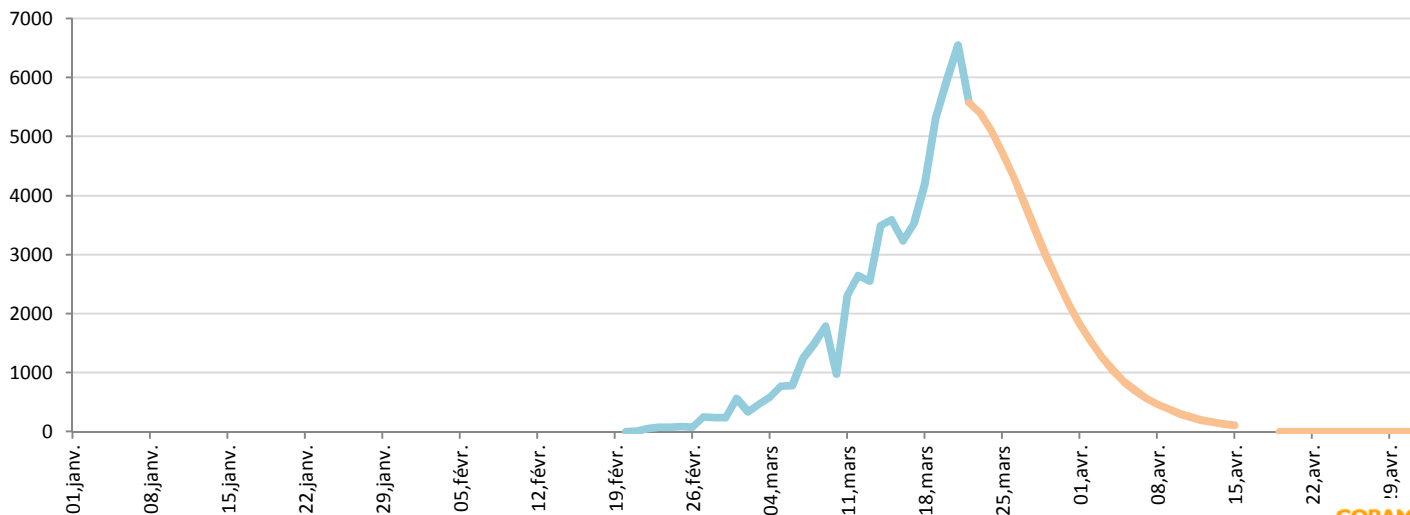

Covid-19 Italy 22/03/2020 : Daily new cases