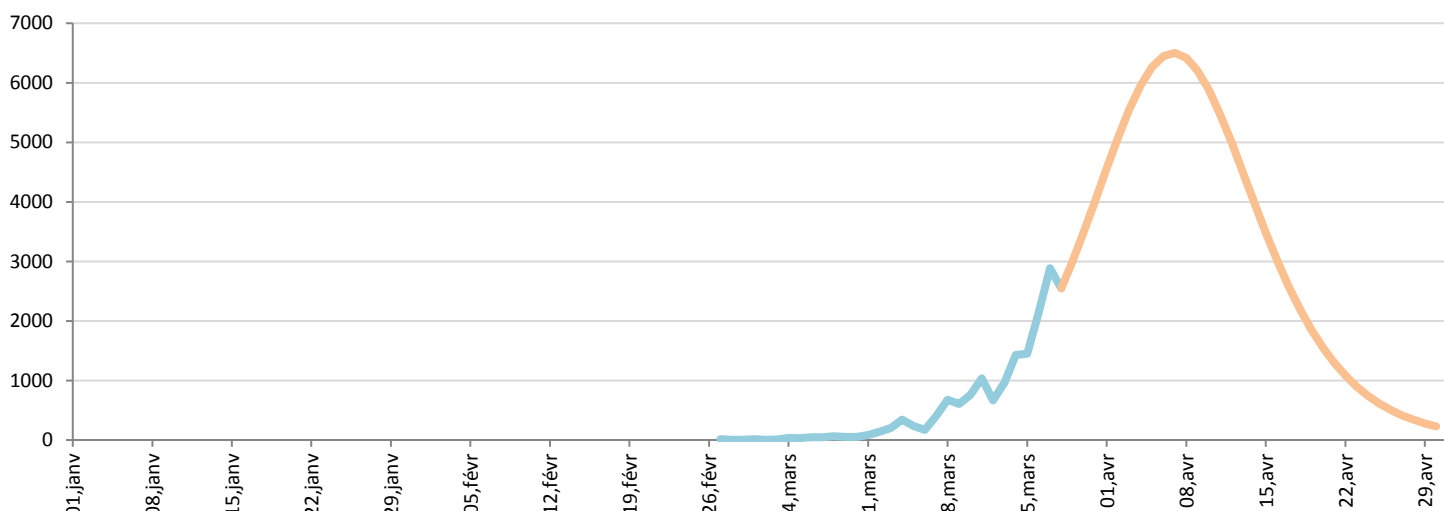

Covid-19 UK 28/03/2020 : Daily new cases

Data collected by Eficiens.com, processing and forecast by CORAM

CORAM