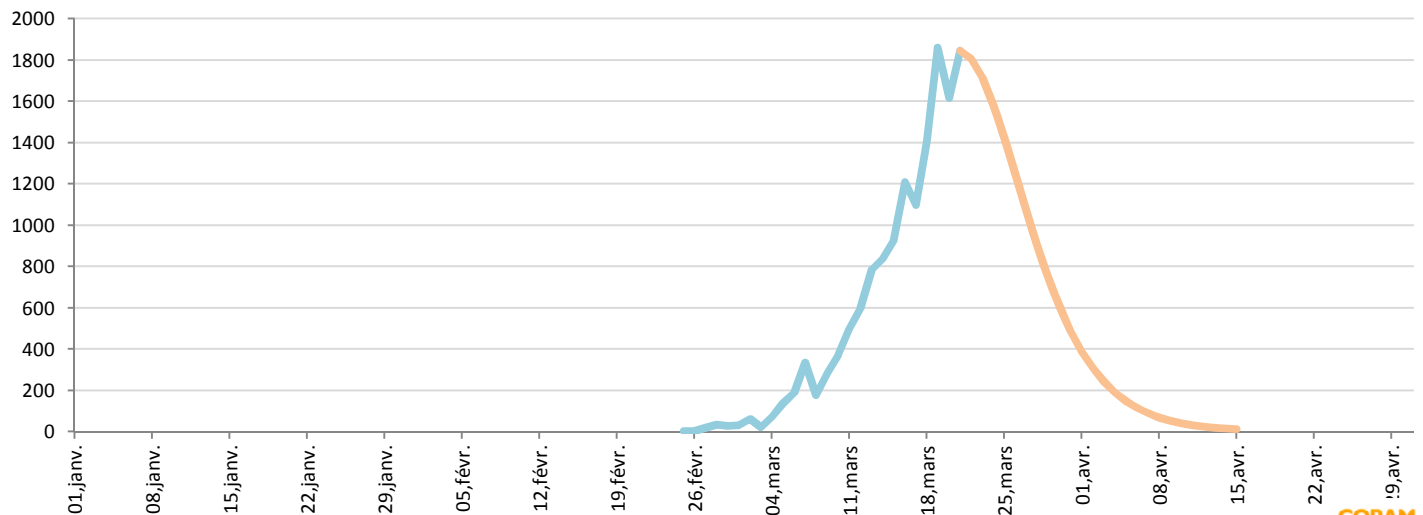

Covid-19 France 21/03/2020 : Cas journalier

Data collected by Eficiens.com, processing and forecast by CORAM

CORAM