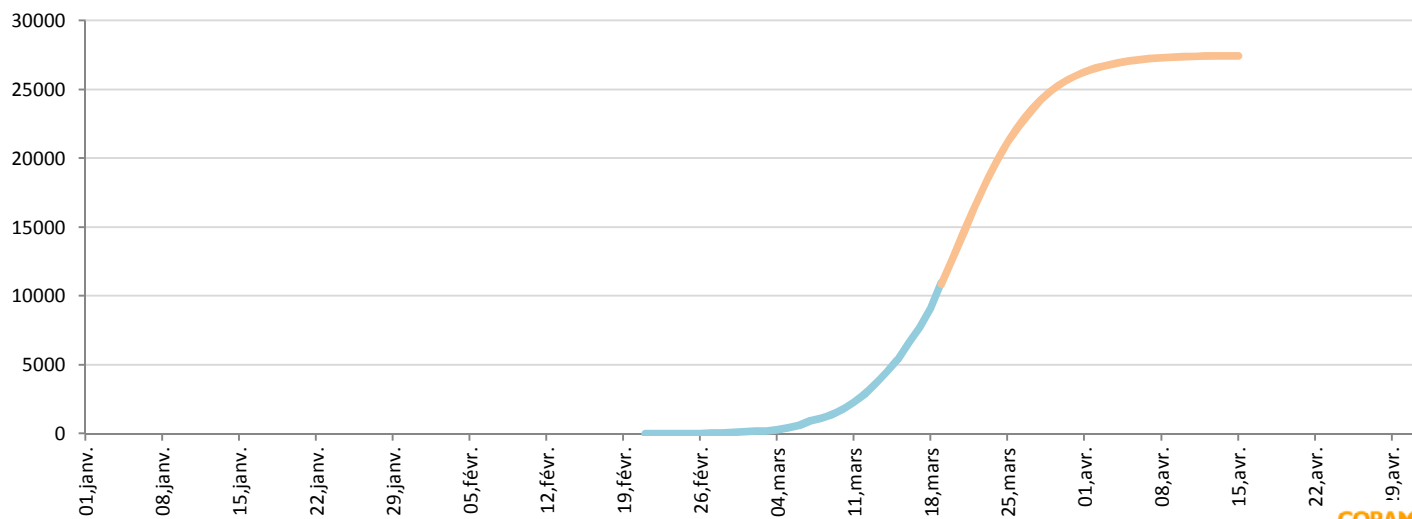

Covid-19 France 19/03/2020

Cases	16/3	17/3	18/3	19/3	20/3	21/3	22/3	23/3	24/3	25/3	26/3	27/3	28/3	29/3
Total	6,633	7,730	9,134	10,995	12,765	14,662	16,493	18,209	19,771	21,157	22,358	23,376	24,224	24,918
Daily	1,210	1,097	1,404	1,861	1,907	1,897	1,831	1,715	1,562	1,386	1,201	1,018	848	694

Actual data / valeurs observées

Forecast / prévisions

Covid-19 France 19/03/2020 : Nombre total