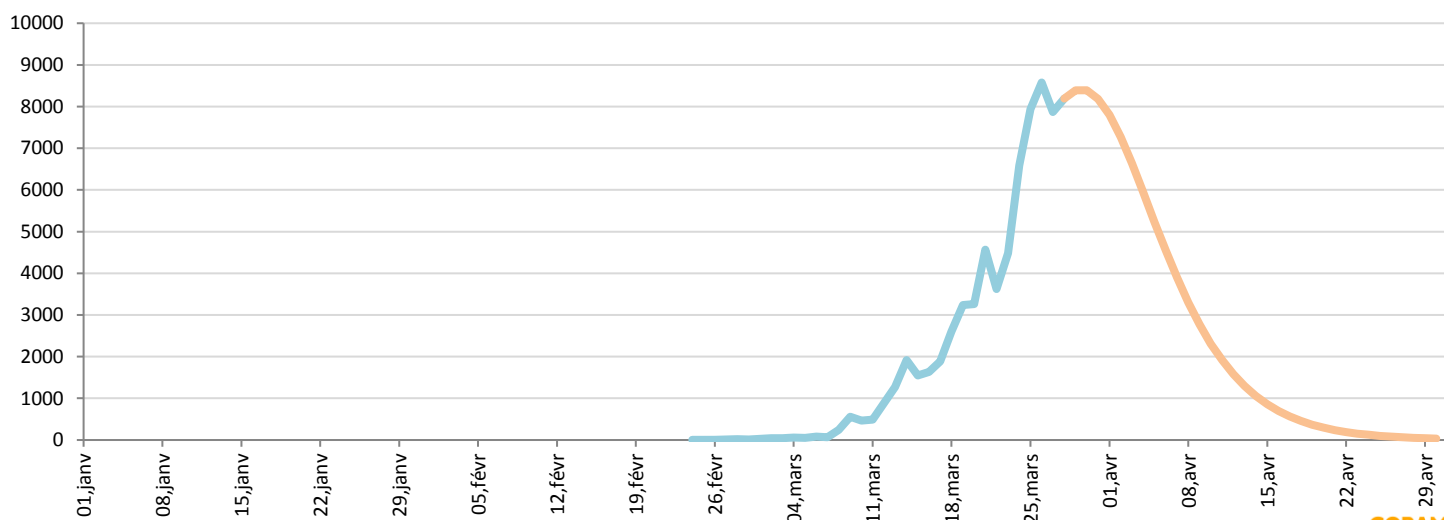

Covid-19 Spain 28/03/2020 : Daily new cases

Data collected by Eficiens.com, processing and forecast by CORAM

CORAM