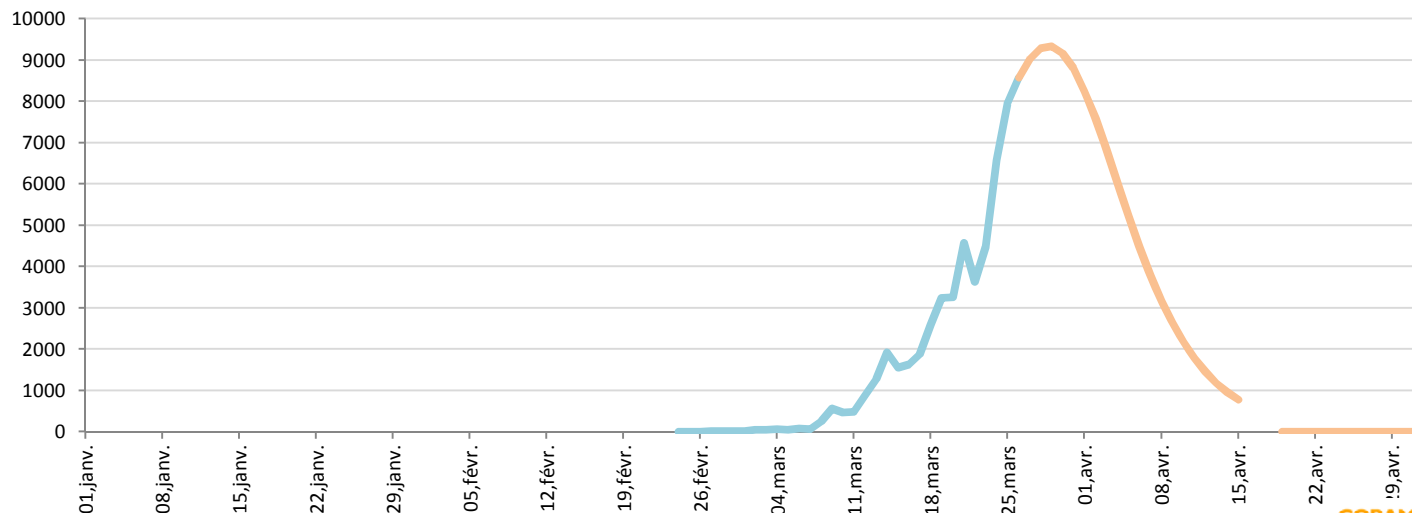

Covid-19 Spain 26/03/2020 : Daily new cases