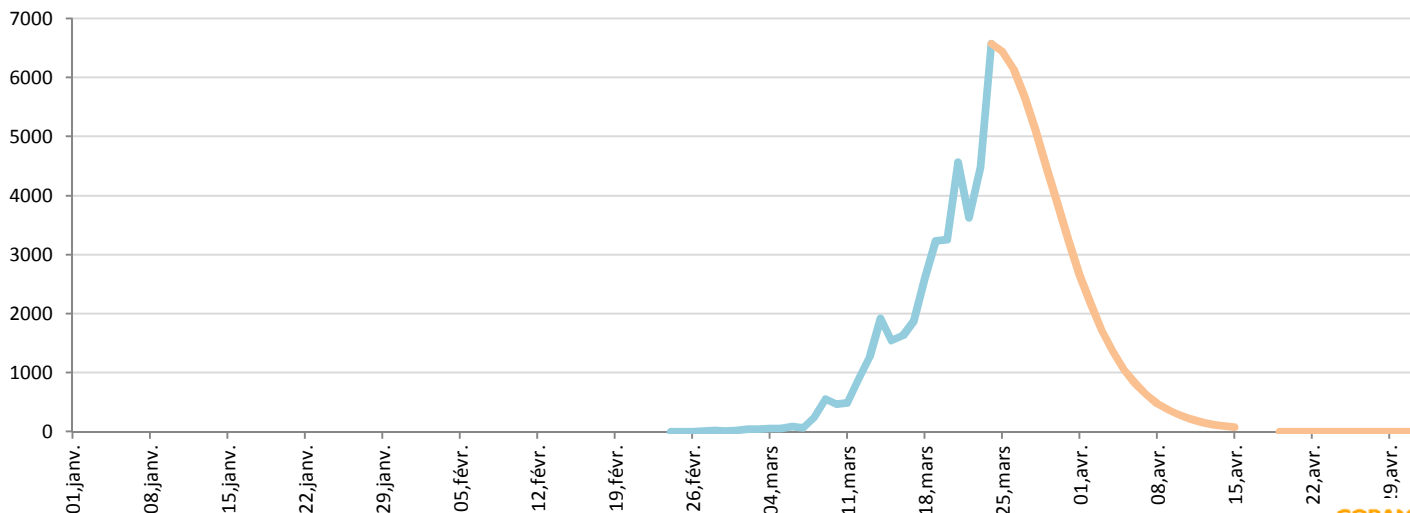

Covid-19 Spain 24/03/2020 : Daily new cases

Data collected by Eficiens.com, processing and forecast by CORAM

CORAM