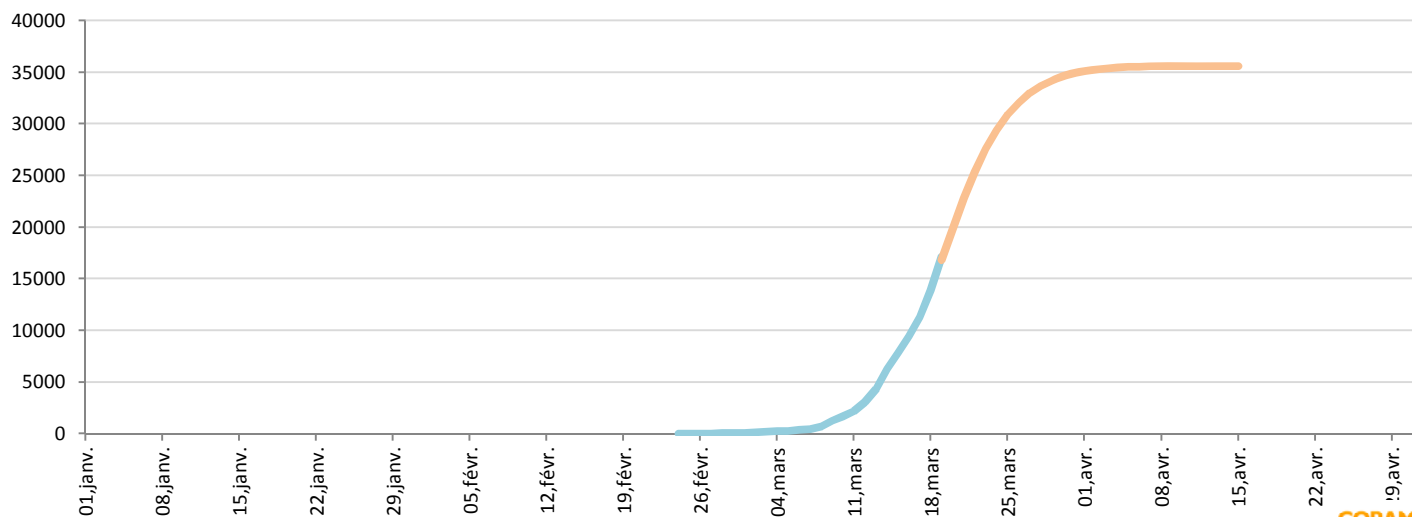

Covid-19 Spain 19/03/2020

Cases	16/3	17/3	18/3	19/3	20/3	21/3	22/3	23/3	24/3	25/3	26/3	27/3	28/3	29/3
Total	9,428	11,312	13,910	17,147	19,930	22,830	25,401	27,599	29,422	30,897	32,067	32,980	33,682	34,215
Daily	1,630	1,884	2,598	3,237	3,135	2,900	2,571	2,198	1,823	1,475	1,170	913	702	533

Actual data / valeurs observées

Forecast / prévisions

Covid-19 Spain 19/03/2020 : Total cases