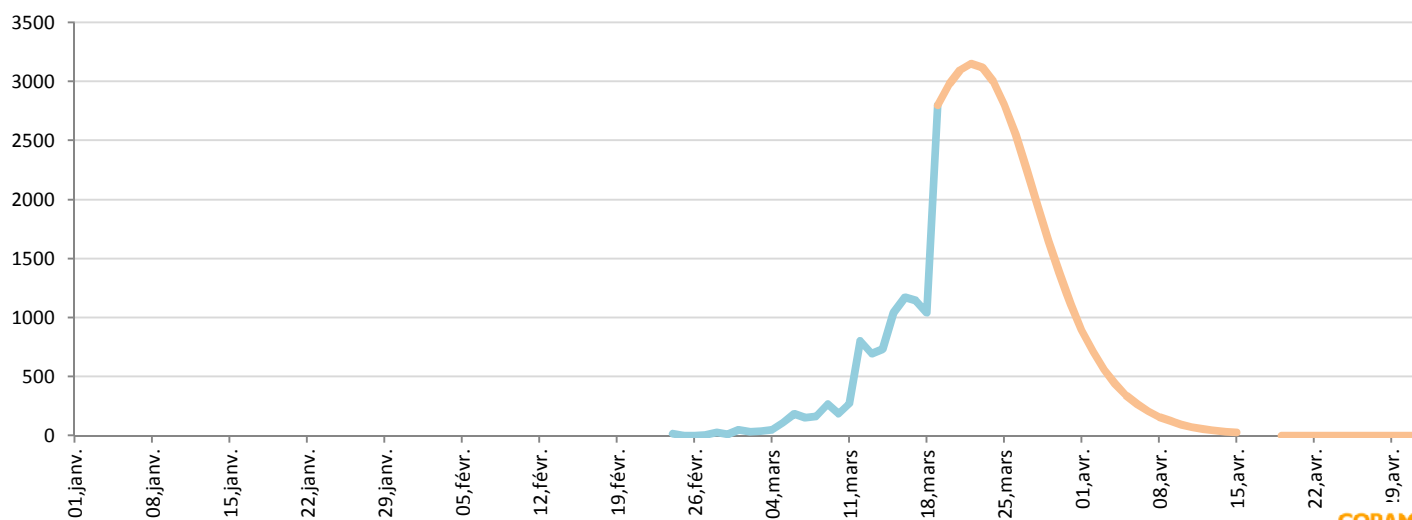

Actual data / valeurs observées

Forecast / prévisions

Covid-19 Germany 19/03/2020 : Total cases

CORAM

Covid-19 Germany 19/03/2020 : Daily new cases

CORAM