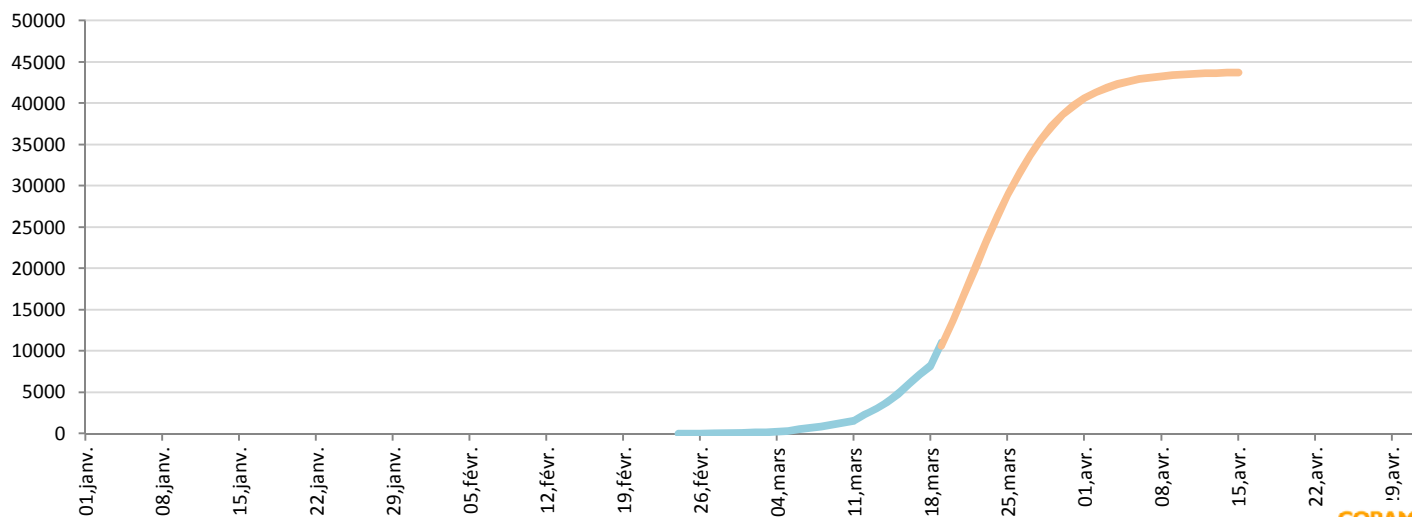

Covid-19 Germany 19/03/2020

Cases	16/3	17/3	18/3	19/3	20/3	21/3	22/3	23/3	24/3	25/3	26/3	27/3	28/3	29/3
Total	6,012	7,156	8,198	10,999	13,646	16,748	19,900	23,019	26,019	28,825	31,376	33,635	35,586	37,234
Daily	1,174	1,144	1,042	2,801	2,979	3,102	3,152	3,119	3,001	2,806	2,551	2,259	1,951	1,649

Actual data / valeurs observées

Forecast / prévisions

Covid-19 Germany 19/03/2020 : Total cases